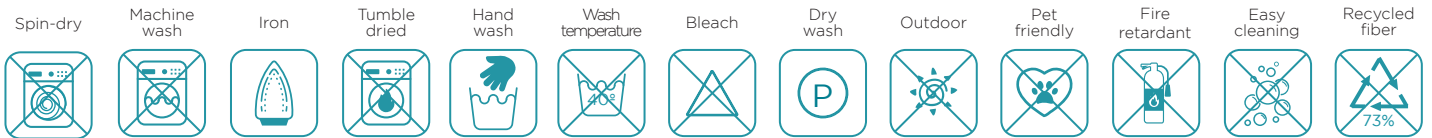

Size (cm)

140 cm

Technical information

Colour fastness to light	EN ISO 105-B02:2014	4-5
Abrasion resistance	EN 14465: 2003+A1:2006	60000 cycles
Pilling Resistance	EN ISO 12945:2000	Class B
Seam slippage resistance	EN 14465: 2003+A1:2006	
Pochage determination	EN 14704-2:2007	

Features

Made in Spain

Cleaning

Machine wash		Do not machine wash
Dry wash		Can be dry wash
Hand wash		Hand wash
Bleach		Do not bleach
Spin-dry		Do not spin-dry
Tumble dried		Do not tumble dry
Iron		Iron allowed
Twist		Do not twist
Sun dry		Can be sun dried
Easy cleaning		